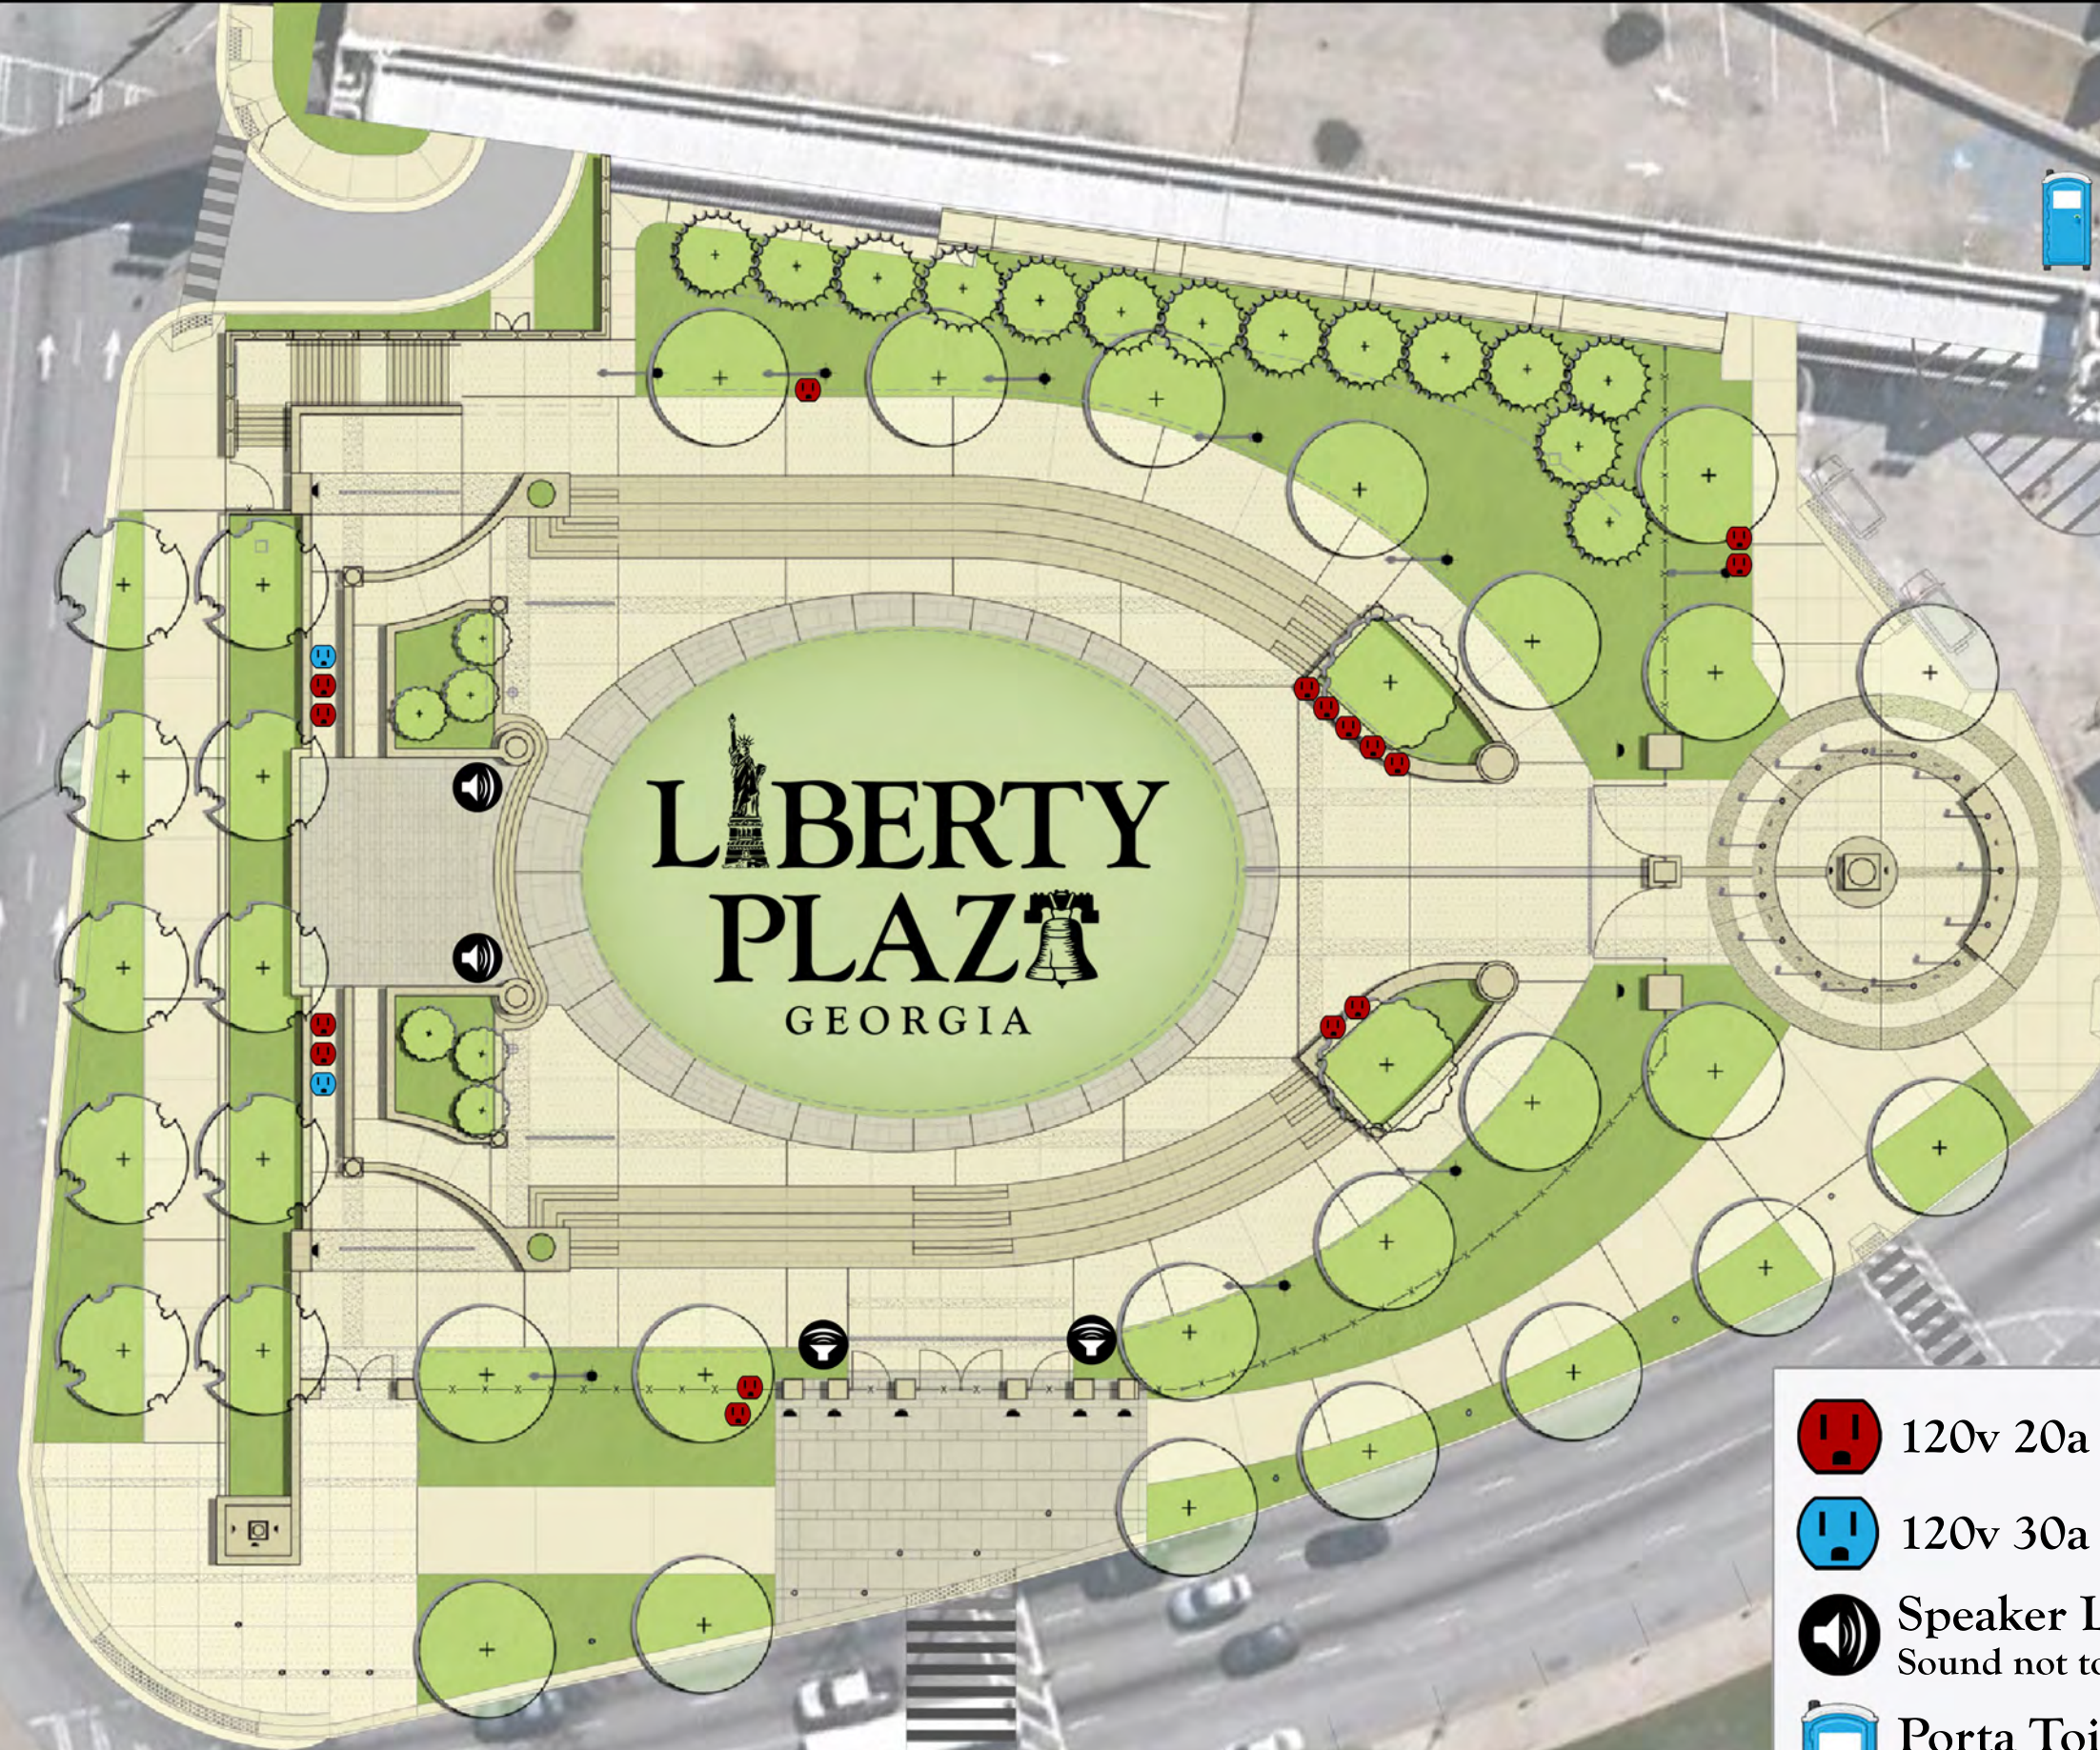

TWIN TOWERS

STATE CAPITOL

-  120v 20a Electrical Outlets
-  120v 30a Electrical Outlets
-  Speaker Locations\*  
Sound not to exceed 65 decibels
-  Porta Toilet Location\*  
Accommodates up to 12

\*Approved locations for placement of speakers and porta toilets. Items provided by event sponsor.