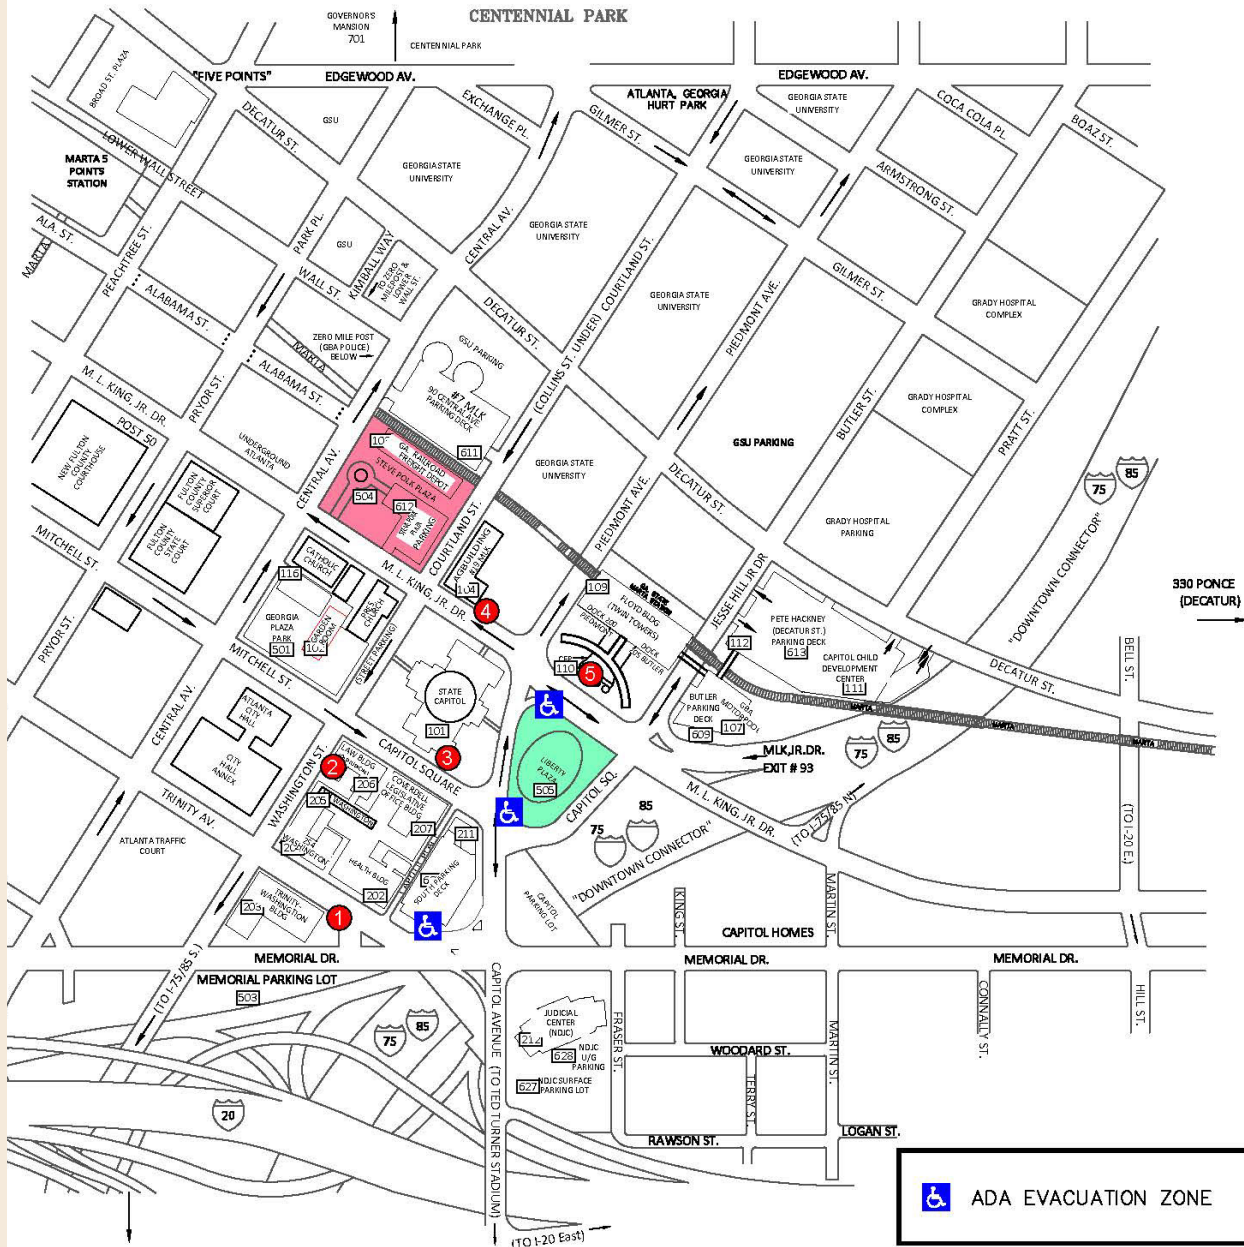

Evacuation Map

 ADA EVACUATION ZONE

- COMMAND CENTERS:**
- 1 -TRINITY WASHINGTON
-HEALTH BUILDING
 - 2 -244 WASHINGTON ST.
-254 WASHINGTON ST.
-LAW BUILDING
 - 3 -CLOB
-2 CAPITOL SQUARE
-STATE CAPITOL
 - 4 -AGRICULTURE BUILDING
 - 5 -TWIN TOWERS

- CAPITOL HILL EVACUATION SITE
- CAPITOL HILL SECONDARY EVACUATION SITE