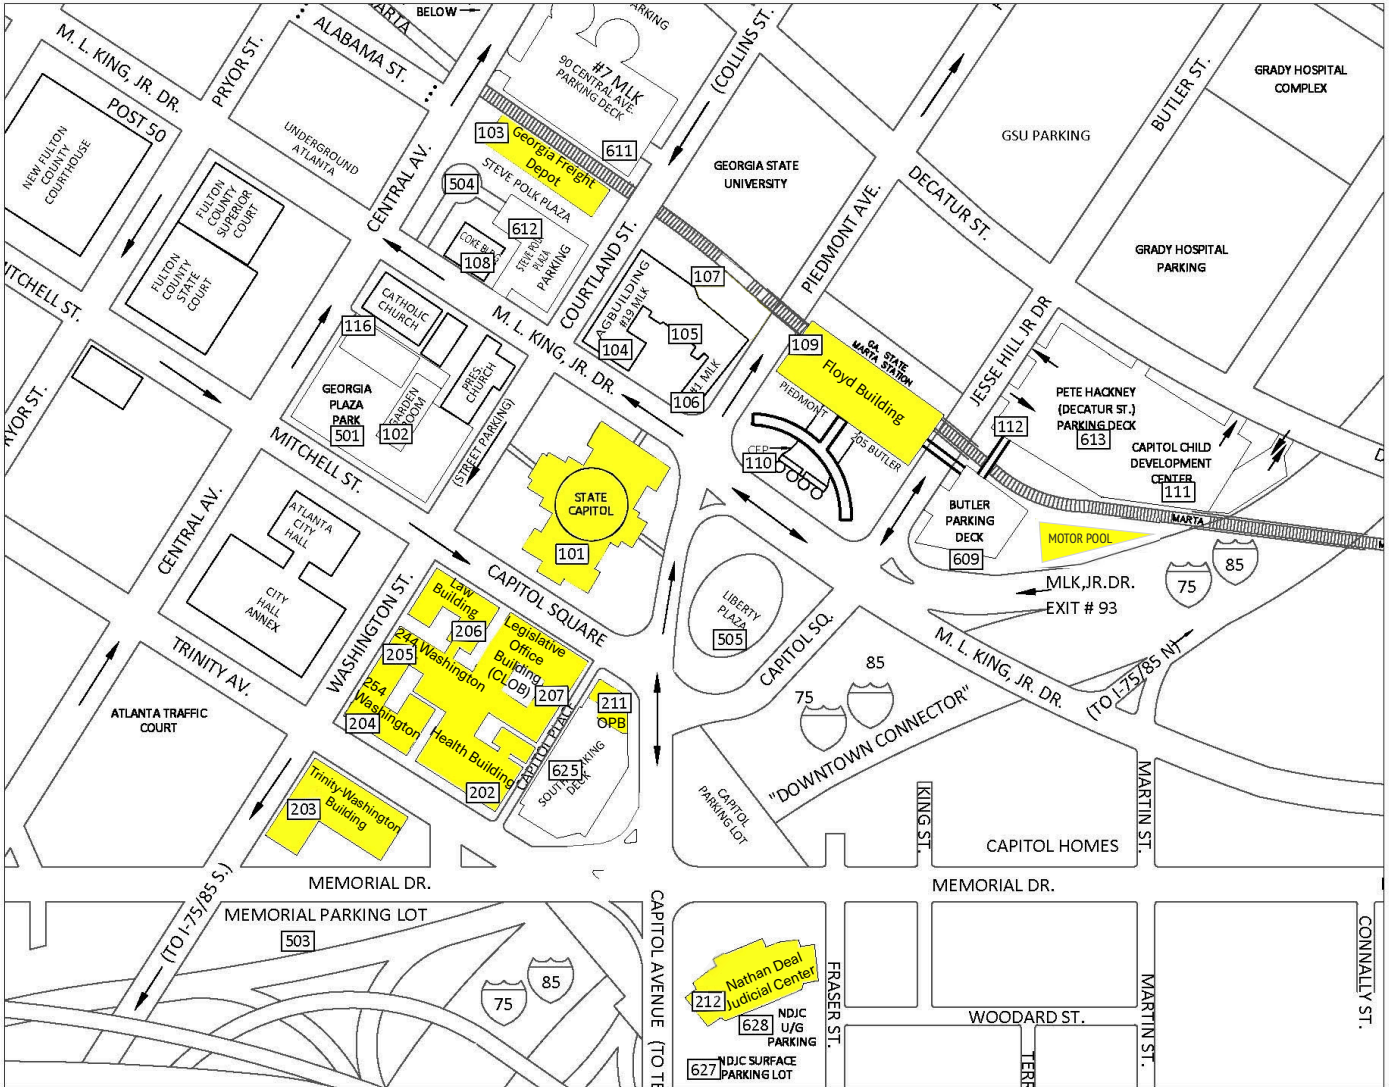

Opioid Overdose Kit Locations

GA Freight Depot - Main Entrance

Floyd Building - Plaza Level Public Entrance Security Desk
 - Plaza Level Butler Deck Skybridge Entrance Security Desk
 - Balcony Level MARTA Entrance Security Desk
 - GBA Central Energy Plant

State Capitol - Capitol Square Public Entrance GSP Zone 7 Security Desk
 - Capitol Avenue Entrance GSP Zone 6 Security Desk

2 Capitol Sq. (OPB) - Capitol Square Public Entrance Security Desk

GBA Motor Pool

254 Washington Bldg. - Washington Street Public Entrance Security Desk

Health Building - Trinity Avenue Public Entrance Security Desk

Trinity-Washington Building - 2nd FL Trinity Ave. Public Entrance Security Desk
 - 1st FL Washington Street Public Entrance Security Desk

Nathan Deal Judicial Center - Memorial Drive Public Entrance GSP Security Desk