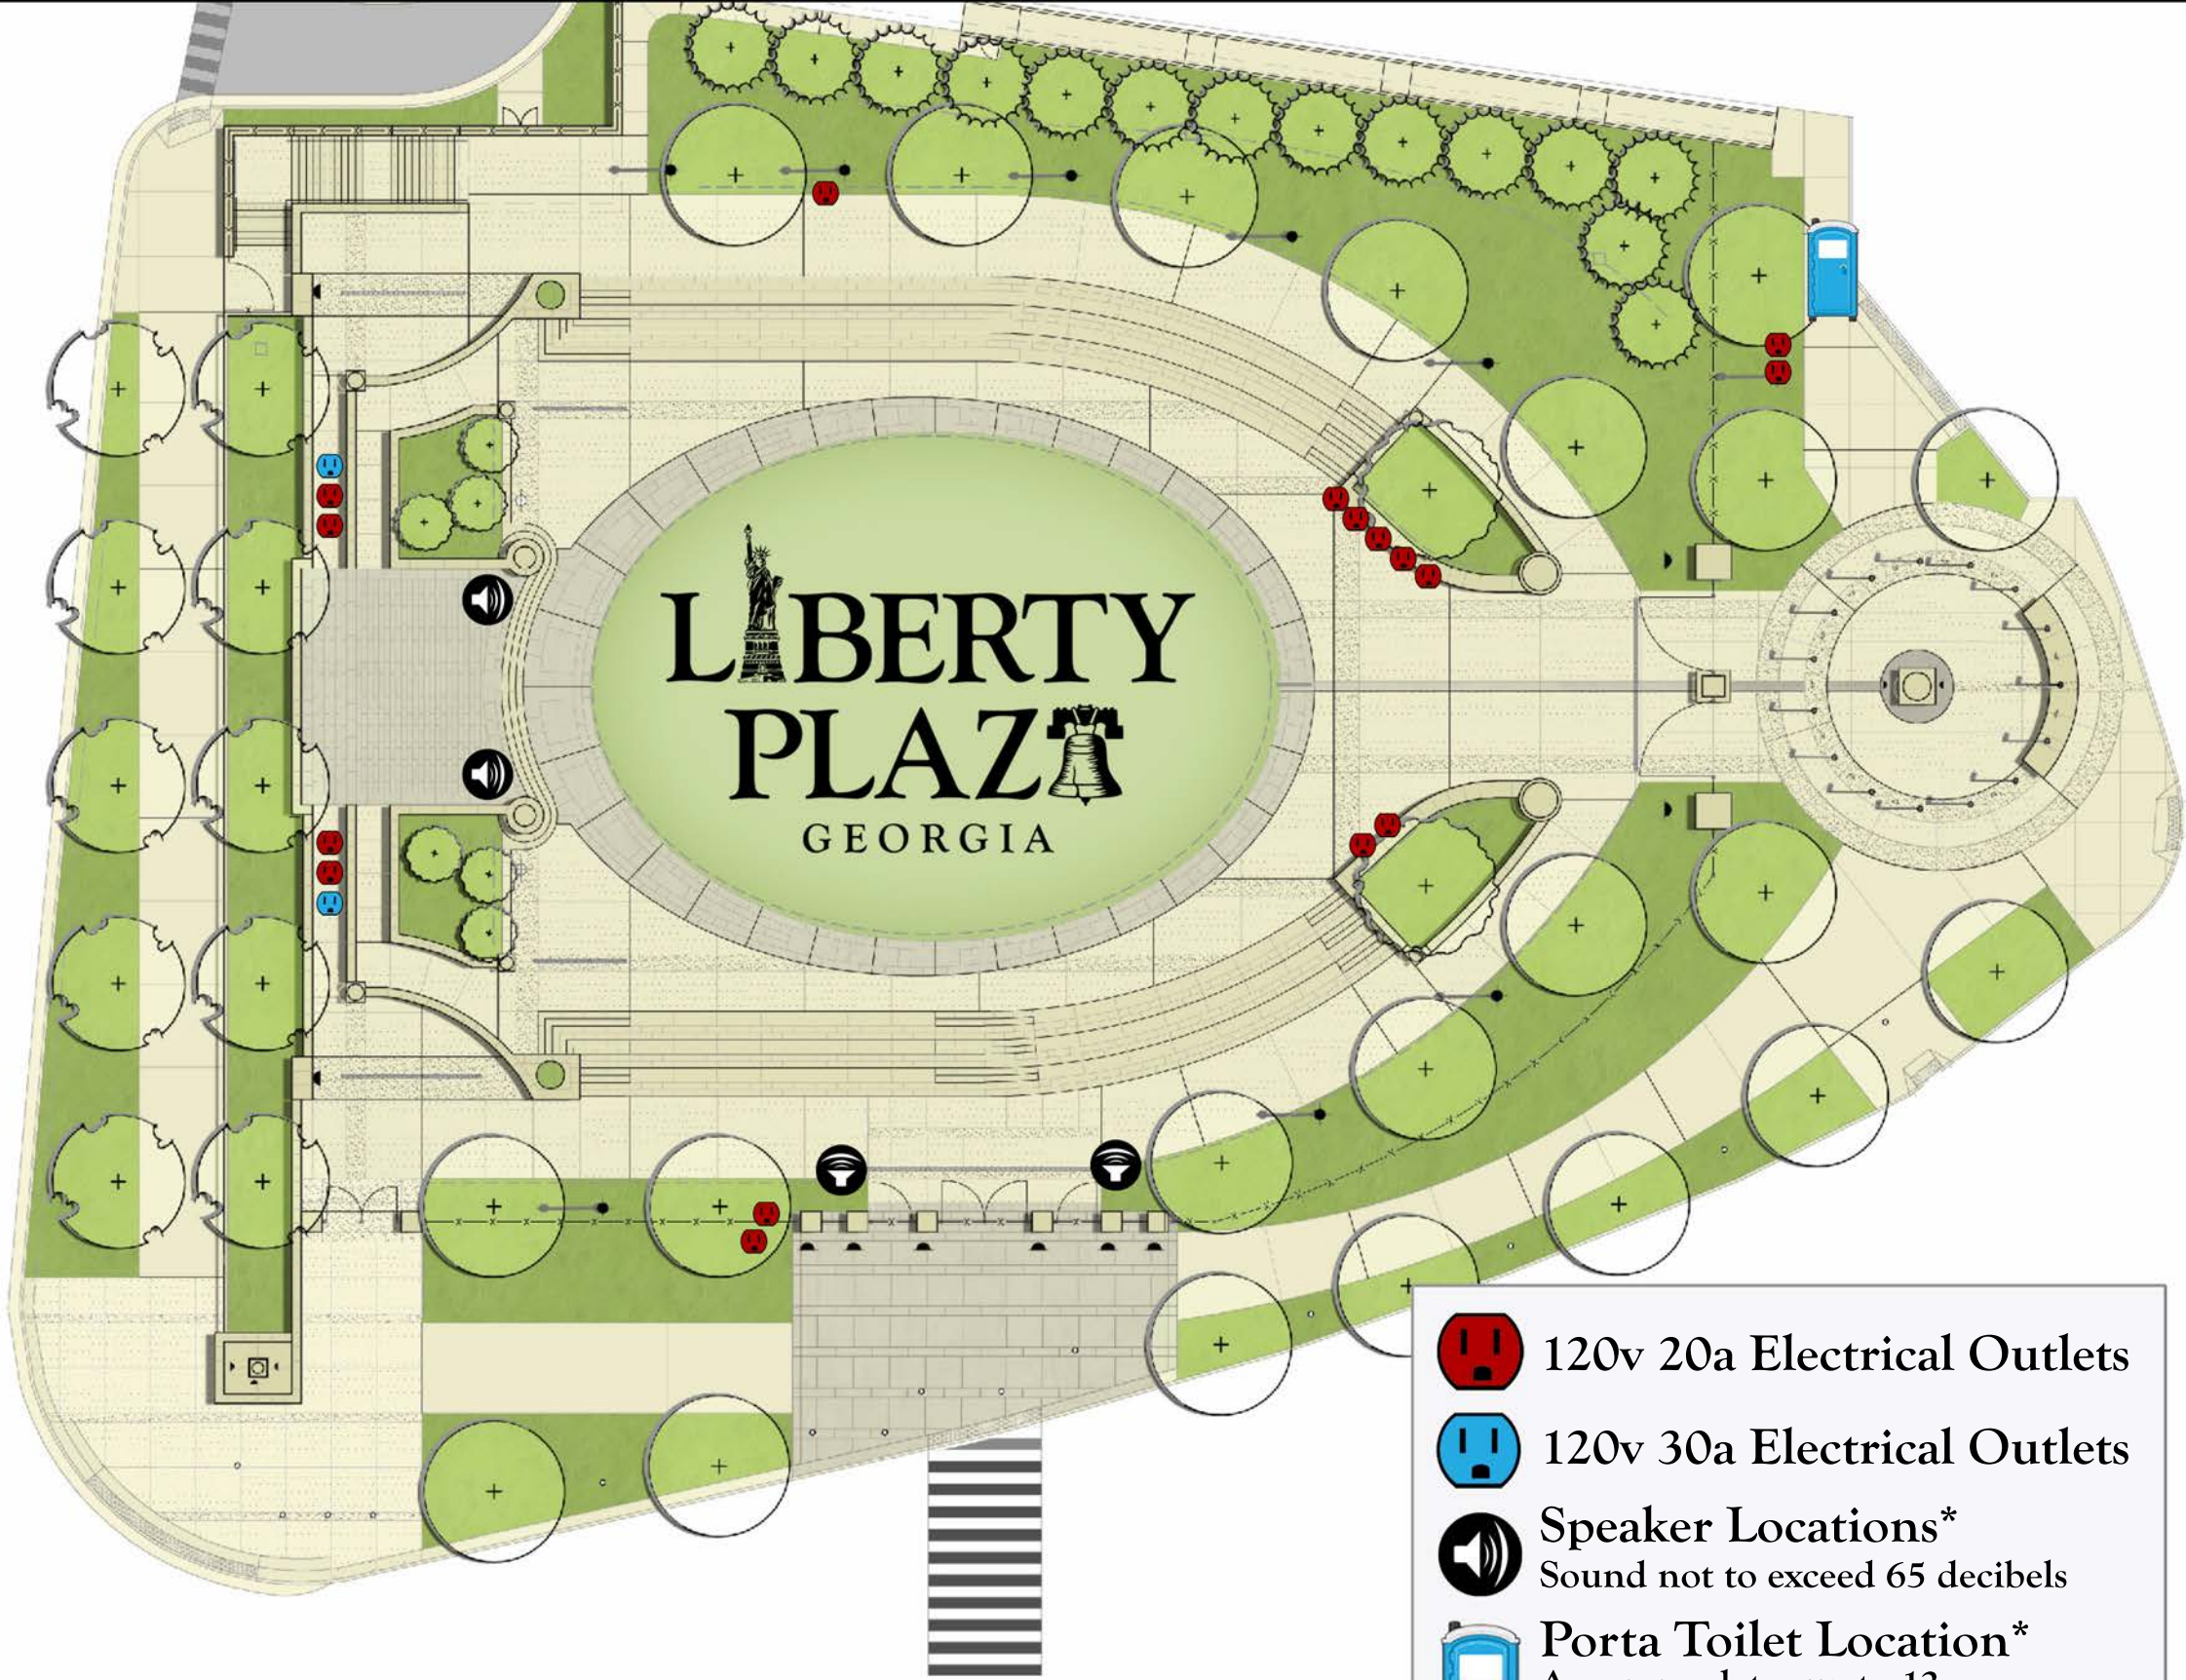

TWIN TOWERS

STATE CAPITOL

-  120v 20a Electrical Outlets
 -  120v 30a Electrical Outlets
 -  Speaker Locations*
Sound not to exceed 65 decibels
 -  Porta Toilet Location*
Accommodates up to 12
- *Approved locations for placement of speakers & porta toilets. Items provided by event sponsor.*